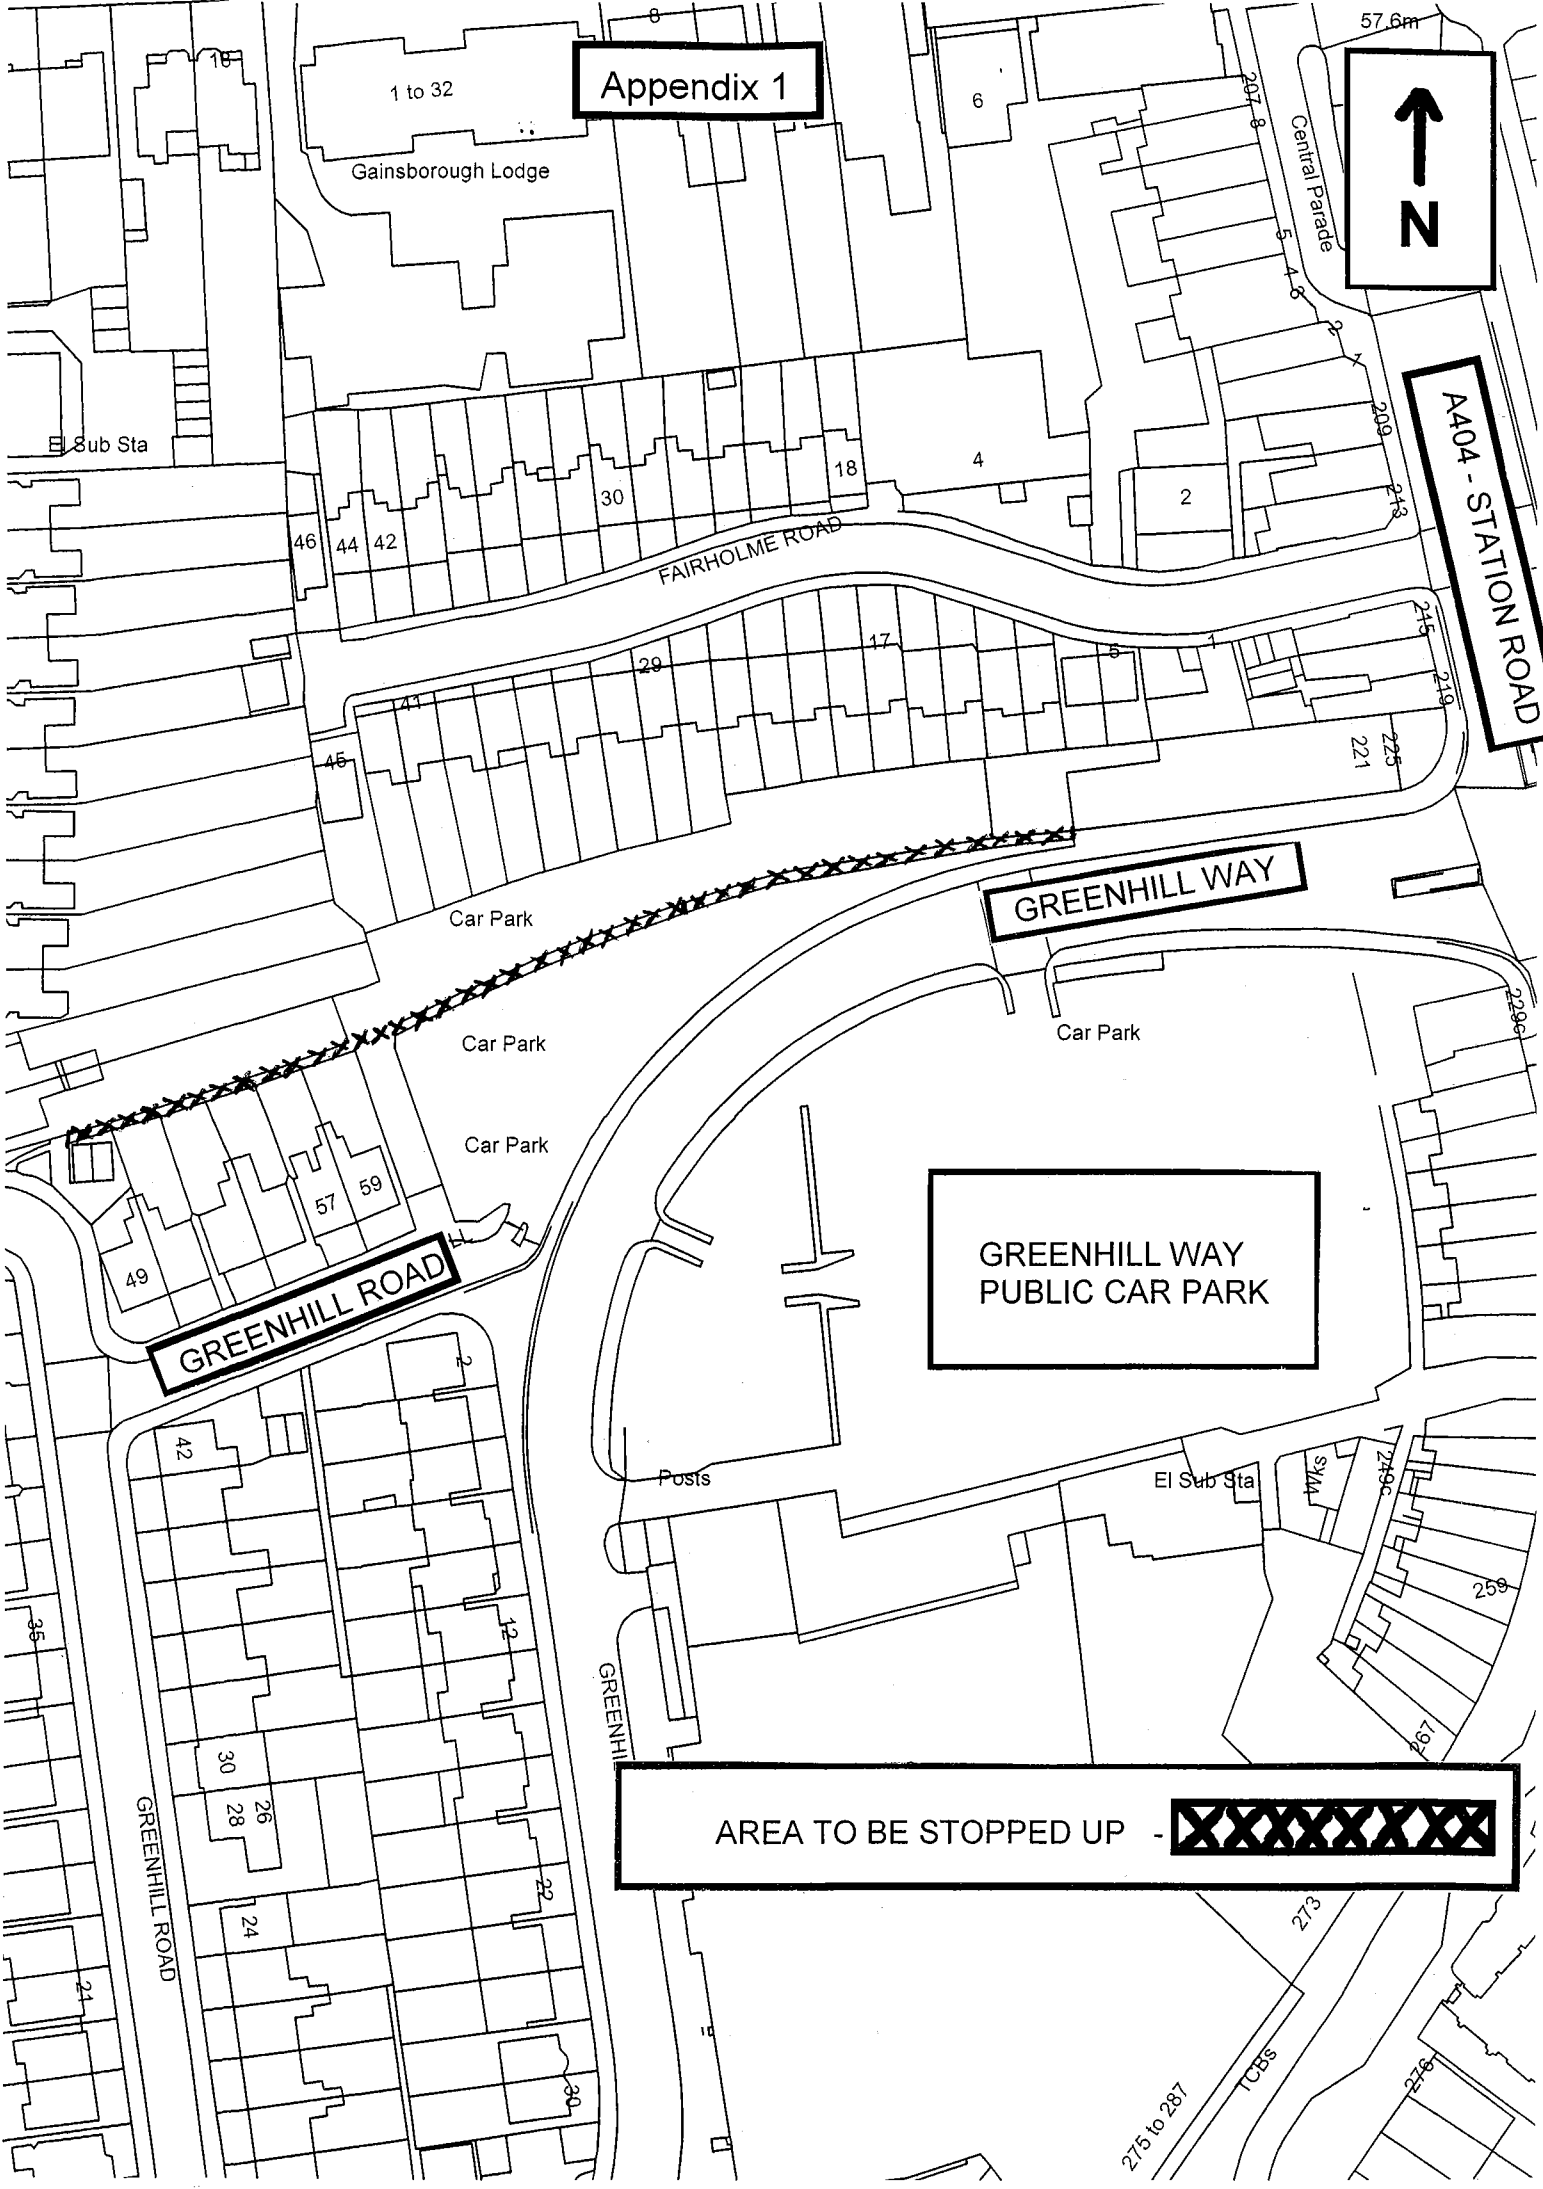

Appendix 1

A404 - STATION ROAD

GREENHILL WAY

GREENHILL ROAD

GREENHILL WAY PUBLIC CAR PARK

AREA TO BE STOPPED UP 

1 to 32
Gainsborough Lodge

Sub Sta